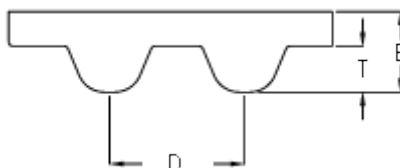

Data Sheet

Article number: 602932750333

Description: Gates timing belt POWERGRIP®
GTX 1360 8MX 20

Measures

D (Pitch)	= 8
Height B mm	= 5.6
Height T mm	= 3.4
Length	= 1360
Number of teeth	= 170
Type	= 1360 8MX 20
Width	= 20